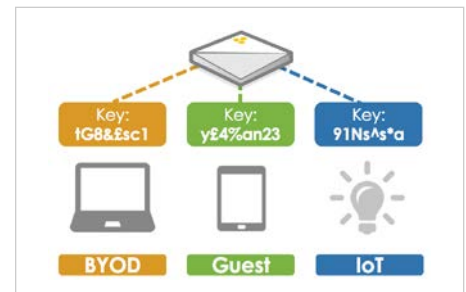

KEY BENEFITS

- Advanced network management tools, security and access management
- A choice of cloud-based or on-premises deployment option
- Includes HiveCare Select with 24/7 interactive support

Start your Wi-Fi deployment with Aerohive Connect and its robust Wi-Fi capabilities. Then, upgrade your services and benefit from the advanced features and deployment options of the Select portfolio. Add Insight to enable tailored business applications and new business intelligence.

FEATURES

APPLICATION VISIBILITY AND CONTROL

Visibility and Optimization for thousands of apps – including your own custom applications!

HIVECARE WORLD CLASS SUPPORT

From planning to maintenance, world-class support packages offer true value and lasting satisfaction.

AEROHIVE PRIVATE PRE-SHARED KEY

Enhanced security options that allow you to customize policies based on the identity of the user, type of device, location on the network, and even time of day.

PUBLIC OR PRIVATE CLOUD DEPLOYMENT OPTIONS